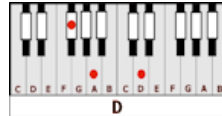

BORN TO BE WILD – Steppenwolf (E)

GUITAR / KEYBOARD CHORDS:

E=o221oo

E6= o2212o

E7= o2213o

G=320oo3

A=xo222o

D=xxo232

GUITAR INTRO: E E6 - E7 X4

E E6 - E7 E E6 - E7
 Get your motor runnin', Head out on the highway
 E E6 - E7 E E6 - E7
 Lookin' for adventure, In whatever comes our way

CHORUS-Part 1: G A E
 Yeah, darlin' gonna make it happen
 G A E
 Take the world in a love embrace
 G A E
 Fire all of the guns at once and
 G A E
 Explode into space

ORGAN SOLO: E

GUITAR BRIDGE: 7th fret Em (xx9987)

DRUM SOLO - AD LIB

E **E6 - E7** **E** **E6 - E7**
Get your motor runnin', Head out on the highway
E **E6 - E7** **E** **E6 - E7**
Lookin' for adventure, In whatever comes our way