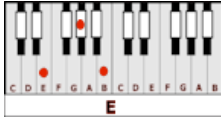

BORN TO BE WILD – Steppenwolf (E)

GUITAR / KEYBOARD CHORDS:

E=o221oo

E6= o2212o

E7= o2213o

G=320oo3

A=xo222o

D=xxo232

GUITAR INTRO: E E6 - E7 X4

E E6 - E7 E E6 - E7
 Get your motor runnin', Head out on the highway
 E E6 - E7 E E6 - E7
 Lookin' for adventure, In whatever comes our way

CHORUS-Part 1: G A E
 Yeah, darlin' gonna make it happen
 G A E
 Take the world in a love embrace
 G A E
 Fire all of the guns at once and
 G A E
 Explode into space

ORGAN SOLO: E

GUITAR BRIDGE: 7th fret Em (xx9987)

DRUM SOLO - AD LIB

E **E6 - E7** **E** **E6 - E7**
Get your motor runnin', Head out on the highway
E **E6 - E7** **E** **E6 - E7**
Lookin' for adventure, In whatever comes our way