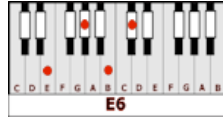

BORN TO BE WILD – Steppenwolf (E)

GUITAR / KEYBOARD CHORDS:

E=o221oo

E6= o2212o

E7= o2213o

G=320oo3

A=xo222o

D=xxo232

GUITAR INTRO: E E6 - E7 X4

E E6 - E7 E E6 - E7
 Get your motor runnin', Head out on the highway
 E E6 - E7 E E6 - E7
 Lookin' for adventure, In whatever comes our way

CHORUS-Part 1: G A E
 Yeah, darlin' gonna make it happen
 G A E
 Take the world in a love embrace
 G A E
 Fire all of the guns at once and
 G A E
 Explode into space

ORGAN SOLO: E

GUITAR BRIDGE: 7th fret Em (xx9987)

DRUM SOLO - AD LIB

E **E6 - E7** **E** **E6 - E7**
Get your motor runnin', Head out on the highway
E **E6 - E7** **E** **E6 - E7**
Lookin' for adventure, In whatever comes our way